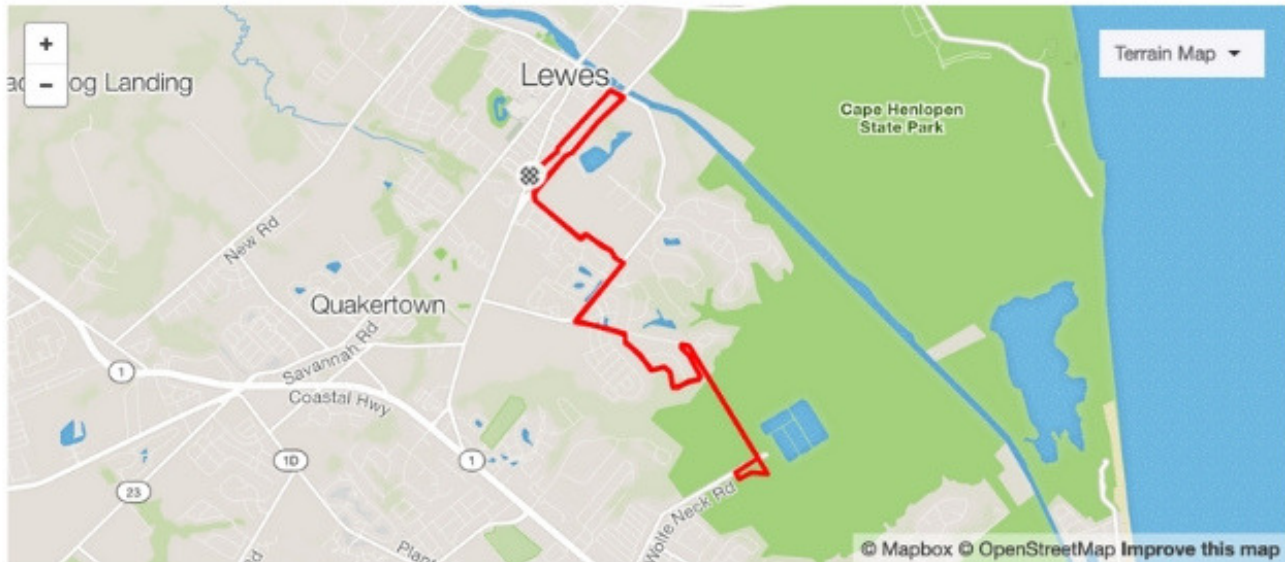

# Loopin' 10-mile

## **Begins at Lewes Public Library**

Follow trail to Gills Neck Rd

Cross Gills Neck

Right to continue on trail

Left to Venable Dr.

Right to Peregrine Rd.

Right to JBT

Right at Wolfe Neck Rd.

Left to Wolfe Neck Area

Left to JBT

Return to library on same route